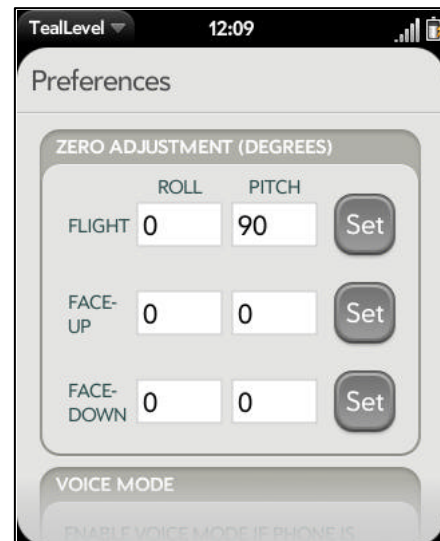

TealLevel is fully configurable, allowing full calibration so you can compensate for individual devices and cases, and features exclusive noise reduction to give you an accurate reading. Best of all, there is a voice playback mode you can enable by turn your handheld upside down. In this orientation, your data is then read aloud to you, letting you take advantage of your phone's flattest surface at the same time.

Calibration

Before using the TealLevel Flight, Utility, and Vehicle Gauge, be sure to calibrate your device for variances in its case and component orientations. Do this by selecting each of the *Set* buttons below in the *Preferences* screen, accessible from the application menu:

- Flight
- Face-Up
- Face-Down

The flight calibration is for a vertical or sloped surface, such as the dashboard of a car where the device will be mounted.

After selecting the button, place the device in the corresponding orientation and wait five seconds until it "clicks" a second time, indicating that it has locked a calibration value.

For the face-up and face-down orientations, choose a known level and flat surface. To check, do the calibration twice, turning the device 180 degrees in-between. If the surface values are the same, the surface is level. If not, you can just average the values from the two tries.