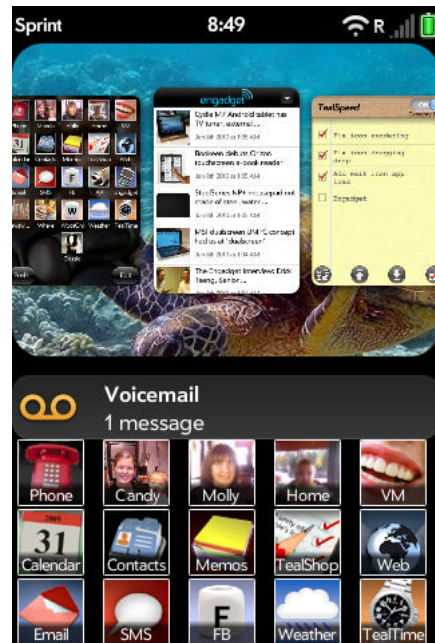

TEALSPEED DIALER AND LAUNCHER

(<http://www.tealpoint.com/softsped.htm>)

Do you find making calls too cumbersome? Wish the wave launcher had space for a few more apps? Are your favorite songs or documents too many taps away?

Coming to the rescue, TealSpeed is a multipurpose speed dialer and secondary launcher screen for webOS. Use TealSpeed to quickly access your commonly used phone numbers, songs, web sites, and built-in applications (third party applications can be manually added by specifying an application ID).. TealSpeed supports extensive customization options, and even supports optionally adding icons to the system dashboard so you can pop them up anywhere for instant access.