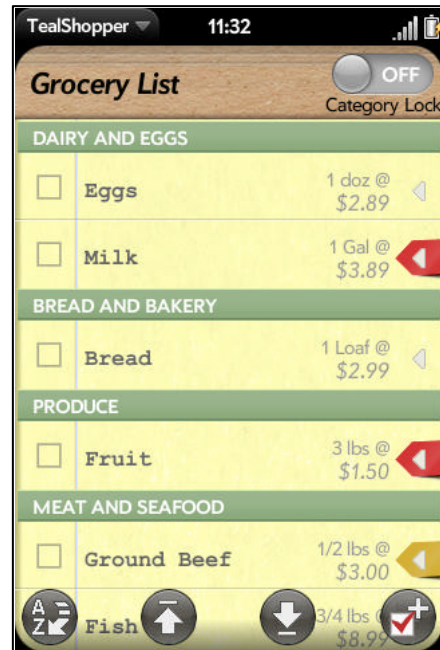

Appendix D – webOS Products

Visit us online for our complete product line for webOS, including:

TEALSHOPPER

(<http://www.tealpoint.com/softshop.htm>)

List and organize your shopping, tasks, and errands with TealShopper, the supercharged list manager from TealPoint Software. With TealShopper, you can easily organize your entries with drag and drop categories in an attractive, intuitive interface.

To save time with commonly purchased items, you can save them into a frequently-used items list and reload them at any time. Other tools let you flag important items, make copies of lists, and customize each list's appearance and categories. Finally, to help plan your budget, you can even enter product quantities and prices, and have your total automatically calculated for you before you reach the checkout line.