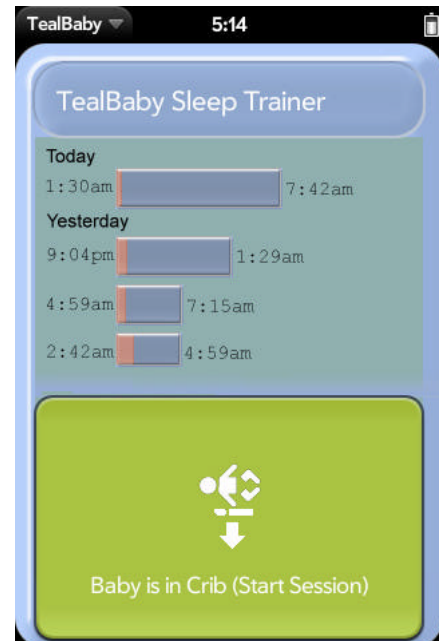

With a unique flexible interface, you can define which and how many of each clock you want. Use it to simultaneously show multiple time zones, create linked lap timers, or set concurrent overlapping alarms.

TEALBABY SLEEP TRAINER

(<http://www.tealpoint.com/softbaby.htm>)

Train your baby to sleep through the night with the TealBaby Sleep Trainer.

A progressive interval timer with a built in logging function, the TealBaby Sleep Trainer is designed to assist in the various flavors of the Ferber method, where a child is laid down to sleep and periodically visited in ever-increasing intervals to encourage self-soothing.

Features include user-selectable interval times, pop-up alarm, and a built-in logging function so you can graphically monitor your child's progress from session to session.

TEALLEVEL FLIGHT, RV, AND BUBBLE GAUGE