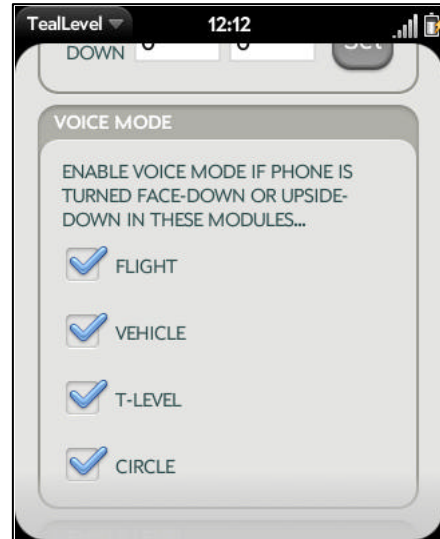

Flight Mode

In flight mode, the phone orientation is displayed for entertainment purposes as an artificial horizon display. Initially calibrated for vertical mounting, you can recalibrate the "zero" setting if you plan to place the phone on a sloped surface such as a vehicle dashboard.

Vehicle Mode

Use vehicle mode to help level an RV or other vehicle. Simply lay the phone flat in a vehicle and it will calculate how high the three lower wheels must be raised.

Be sure to enter your vehicle's track width and wheel base in *Preferences* for accurate calculations, as well as indicating how you want the results displayed (inches, cm, or blocks).

Circular Bubble Level

Use the circular bubble level for flat surfaces. Also numerical display also shows the phone's angle, in signed degrees horizontal and vertical from being flat. Values increase positively as the phone is tilted forward and to the right.

T-Level

For quickly leveling an object on a wall, use the two-bubble T-Level.

Voice Narration

To enable voice narration in any mode, turn the phone upside down, either top-down (for flight mode), or with the screen facing the ground. A voice will read your angles to you, allowing you to use the phone's flattest surface (the screen) for precise angle measurements.