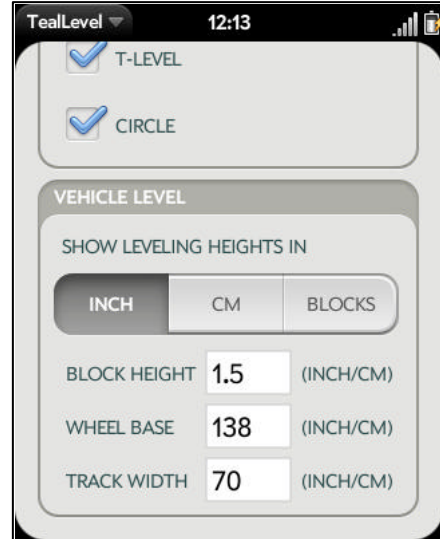

For the face-up and face-down orientations, choose a known level and flat surface. To check, do the calibration twice, turning the device 180 degrees in-between. If the surface values are the same, the surface is level. If not, you can just average the values from the two tries.

Flight Mode

In flight mode, the phone orientation is displayed for entertainment purposes as an artificial horizon display. Initially calibrated for vertical mounting, you can recalibrate the "zero" setting if you plan to place the phone on a sloped surface such as a vehicle dashboard.

Vehicle Mode

Use vehicle mode to help level an RV or other vehicle. Simply lay the phone flat in a vehicle and it will calculate how high the three lower wheels must be raised.

Be sure to enter your vehicle's track width and wheel base in *Preferences* for accurate calculations, as well as indicating how you want the results displayed (inches, cm, or blocks).

Circular Bubble Level

Use the circular bubble level for flat surfaces. Also numerical display also shows the phone's angle, in signed degrees horizontal and vertical from being flat. Values increase positively as the phone is tilted forward and to the right.