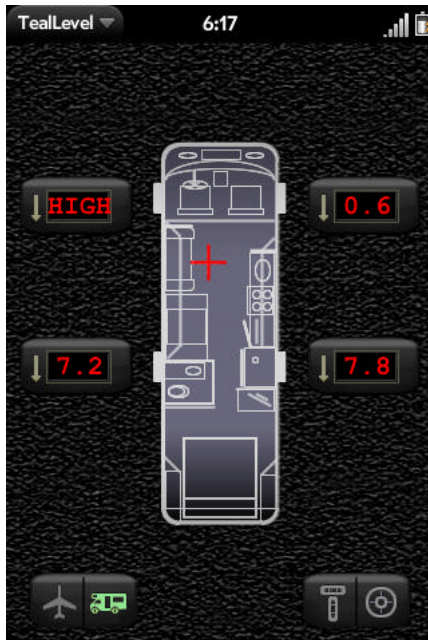

Vehicle Mode

Use vehicle mode to help level an RV or other vehicle. Simply lay the phone flat in a vehicle and it will calculate how high the three lower wheels must be raised.